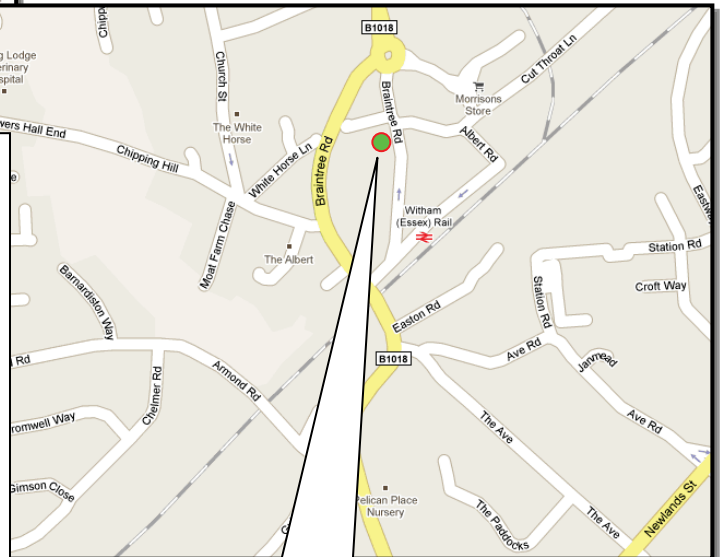

Directions to Essex Probation Headquarters Cullen Mill, Witham By Car

From Colchester/A12 North

1. Take **A12** South towards **London**
2. Exit **A12** for **Witham** crossing over the A12
3. Thru the lights into Witham going over a mini-roundabout and over a humped bridge
4. At next set of traffic lights turn right onto The Avenue and follow to mini-roundabout at end
5. The **Labour Club** is on your left, but you bear right
6. Continue over railway bridge, past pedestrian traffic lights to next mini-roundabout and bear right
7. Take 3rd exit from large Morrisons roundabout onto Braintree Road
8. Cullen Mill is large white wooden building on right
9. Parking is not available on site. There are public car parks at the station, on the corner of Braintree Road (to the right of Cullen Mill) and in the Town Centre

From London/A12 South

1. Take **A12** North towards **Colchester**
2. Take 1st exit for **Witham**
3. Follow road into Town Centre, going over the 1st roundabout
4. At traffic lights on cross roads, go straight over
5. Straight through next set of lights (sports centre)
6. Turn left at the next mini roundabout
7. Bear right and then bear left at the next mini roundabouts
8. Continue along road until T-junction (large tree with seat in the middle of carriage way)
9. Turn left at T-junction and continue to mini-roundabout. Note **Labour Club** on left side
10. Go straight over mini-roundabout and over railway bridge, past pedestrian traffic lights
11. At next mini-roundabout bear right
12. Take 3rd exit from large Morrisons roundabout onto Braintree Road
13. Cullen Mill is large white wooden building on right
14. Parking is not available on site. There are public car parks at the station, on the corner of Braintree Road (to the right of Cullen Mill) and in the Town Centre