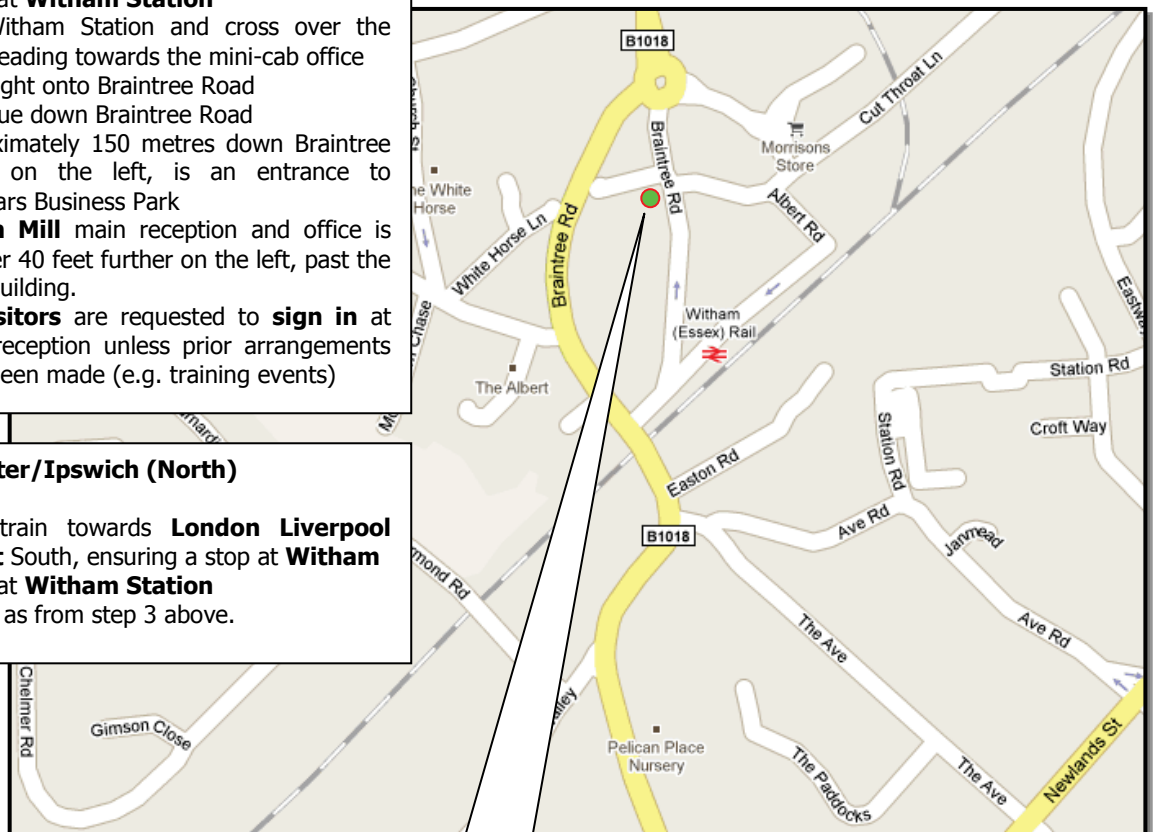

Directions to Essex Probation Headquarters Cullen Mill, Witham By Train

ESSEX

From London Liverpool Street

1. Take **Colchester/Ipswich** line North towards **Colchester**, with a train that stops at Witham
2. Alight at **Witham Station**
3. Exit Witham Station and cross over the road heading towards the mini-cab office
4. Turn right onto Braintree Road
5. Continue down Braintree Road
6. Approximately 150 metres down Braintree Road, on the left, is an entrance to Templars Business Park
7. **Cullen Mill** main reception and office is another 40 feet further on the left, past the brick building.
8. **All visitors** are requested to **sign in** at main reception unless prior arrangements have been made (e.g. training events)

From Colchester/Ipswich (North)

1. Take train towards **London Liverpool Street** South, ensuring a stop at **Witham**
2. Alight at **Witham Station**
3. Follow as from step 3 above.