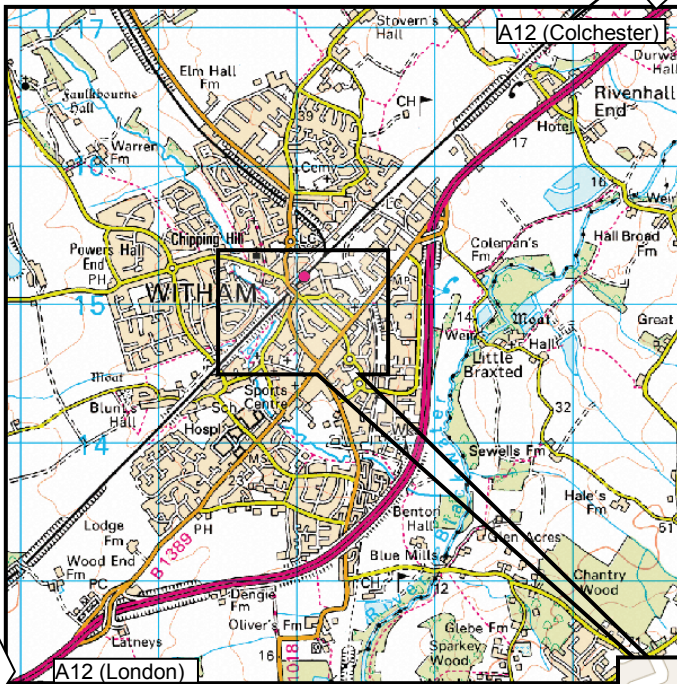

Directions to Essex Probation Headquarters Cullen Mill, Witham By Car

From Colchester/A12 North

1. Take **A12** South towards **London**
2. Exit **A12** for **Witham** crossing over the A12
3. Thru the lights into Witham going over a mini-roundabout and over a humped bridge
4. At next set of traffic lights turn right onto The Avenue and follow to mini-roundabout at end
5. The **Labour Club** is on your left, but you bear right
6. Continue over railway bridge, past pedestrian traffic lights to next mini-roundabout and bear right
7. Take 3rd exit from large Morrisons roundabout onto Braintree Road
8. Cullen Mill is large white wooden building on right
9. Parking is not available on site. There are public car parks at the station, on the corner of Braintree Road (to the right of Cullen Mill) and in the Town Centre

From London/A12 South

1. Take **A12** North towards **Colchester**
2. Take 1st exit for **Witham**
3. Follow road into Town Centre, going over the 1st roundabout
4. At traffic lights on cross roads, go straight over
5. Straight through next set of lights (sports centre)
6. Turn left at the next mini roundabout
7. Bear right and then bear left at the next mini roundabouts
8. Continue along road until T-junction (large tree with seat in the middle of carriage way)
9. Turn left at T-junction and continue to mini-roundabout. Note **Labour Club** on left side
10. Go straight over mini-roundabout and over railway bridge, past pedestrian traffic lights
11. At next mini-roundabout bear right
12. Take 3rd exit from large Morrisons roundabout onto Braintree Road
13. Cullen Mill is large white wooden building on right
14. Parking is not available on site. There are public car parks at the station, on the corner of Braintree Road (to the right of Cullen Mill) and in the Town Centre